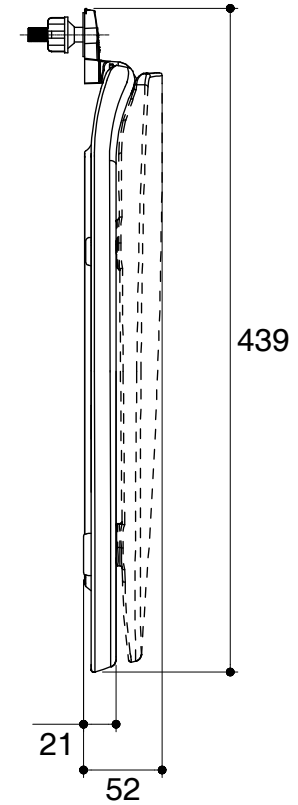

Dimensions are approximate.

Unit: mm

SKU	K-2656X-WK
Name	STANDARD ROUND SEAT
Description	TOILET SEAT

**KARAT**

\* The recommended dimension for installation can be adjusted according to user preferences and layout.