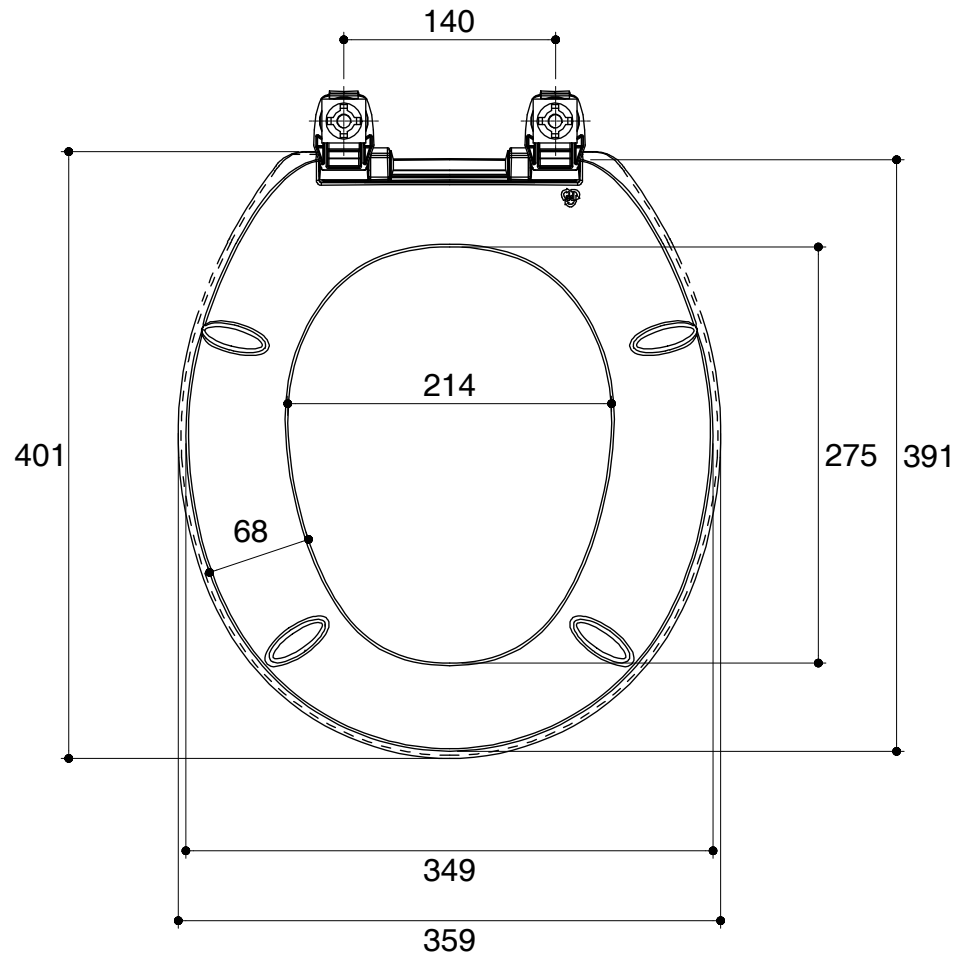

Dimensions are approximate.

Unit: mm

SKU	K-2656X-WK
Name	STANDARD ROUND SEAT
Description	TOILET SEAT

**KARAT**

\* The recommended dimension for installation can be adjusted according to user preferences and layout.